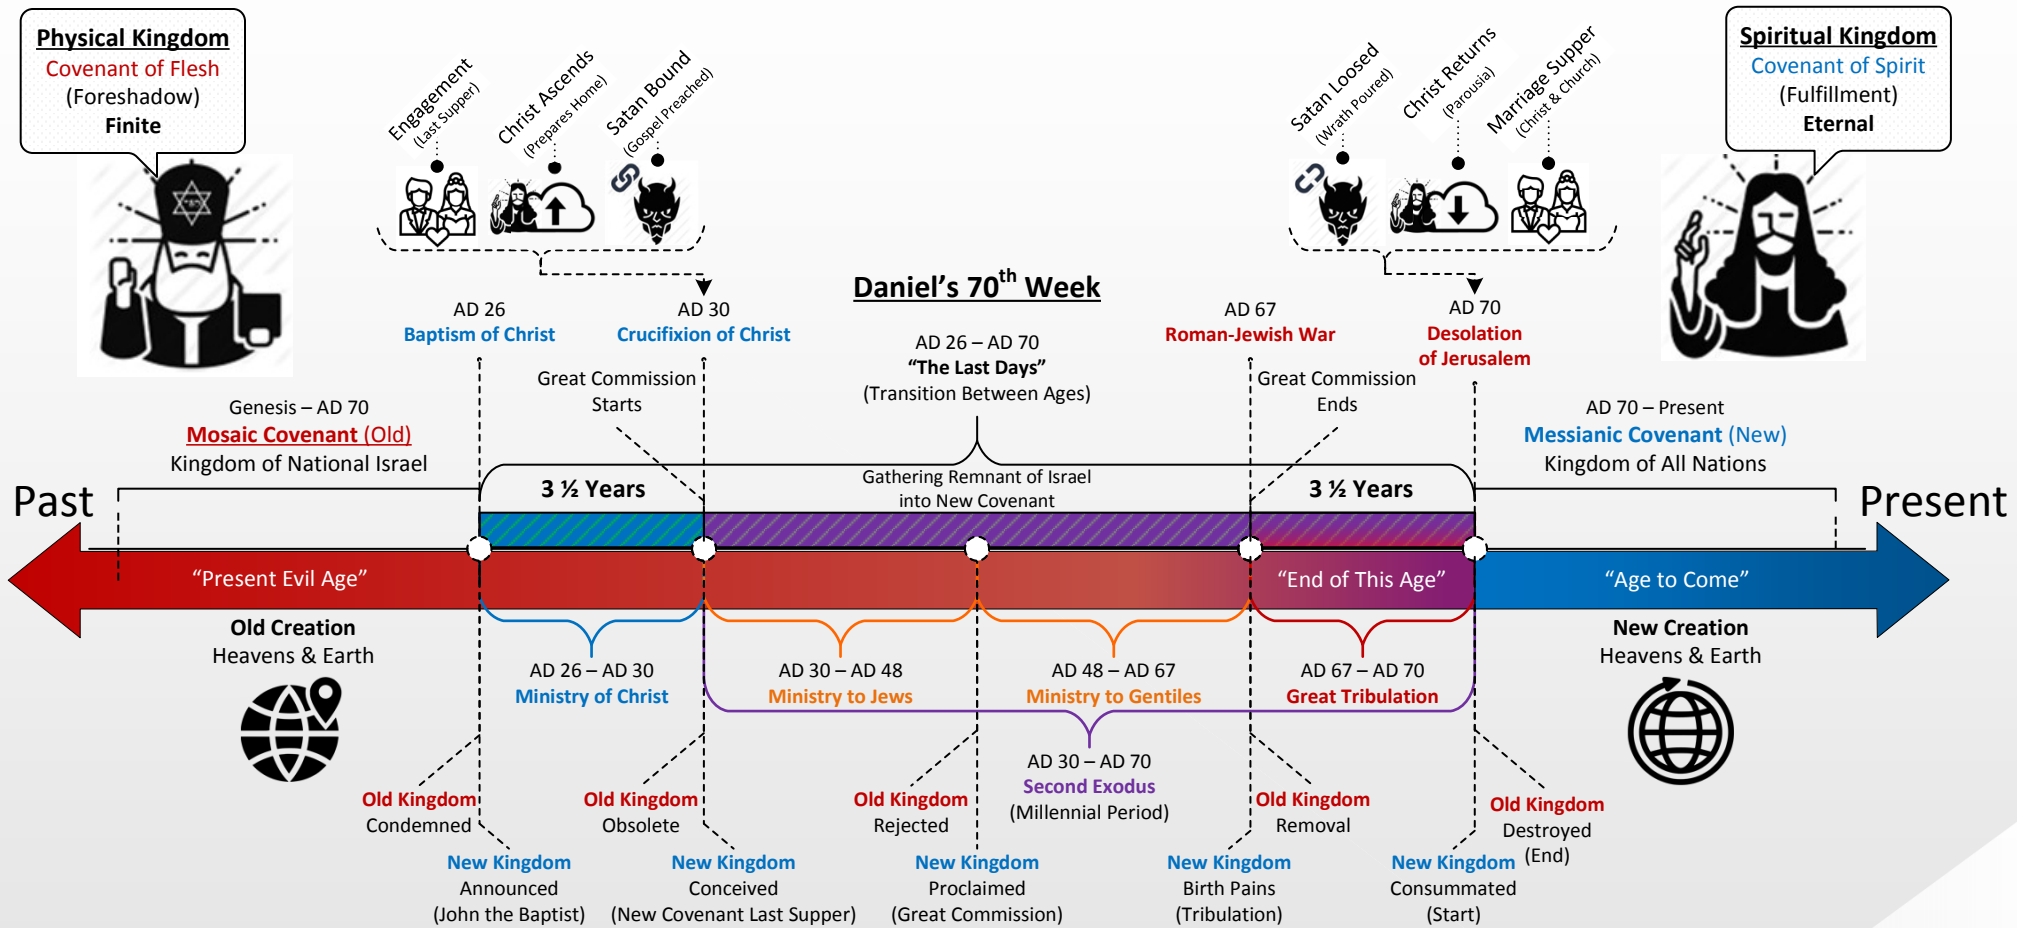

Covenant Eschatology

Pretermillennialism

AD70

“

When you see Jerusalem being surrounded by armies, you will know that its desolation is near. Then let those who are in Judea flee to the mountains, let those in the city get out, and let those in the country not enter the city. For this is the time of punishment in fulfillment of all that has been written.

”

Luke 21:20-22 (NIV)